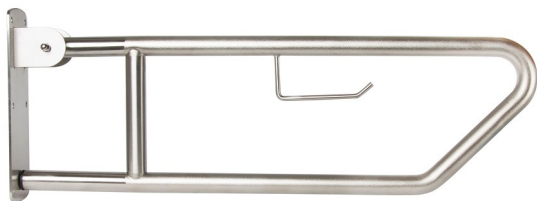

Extra protection, when needed.

Safety and accessibility play a crucial role in a bathroom environment and installing grab rails is an effective way to create confidence for those users who may need some extra assistance.

Peened grab rails offer added protection as this process significantly enhances the gripping surface of the grab rail by increasing friction thus reducing slippage and falls.

Metlam Australia has an extensive range of peened grab rails well suited for individuals with impaired strength.